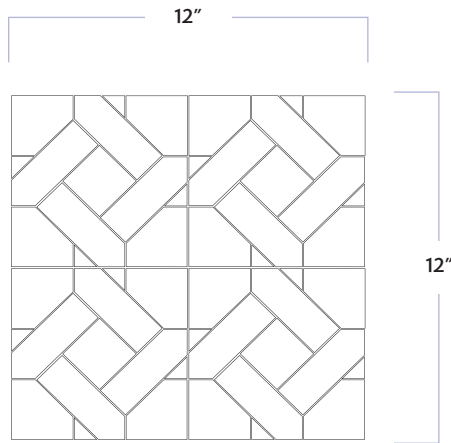

# WALKER ZANGER™

MATERIAL	Porcelain & Natural Stone
FINISH	Natural
THICKNESS	3/8"
SHEET SIZE	12" x 12"
COVERAGE SQFT/PIECE	1.0013 SqFt
MOUNTING	Mesh